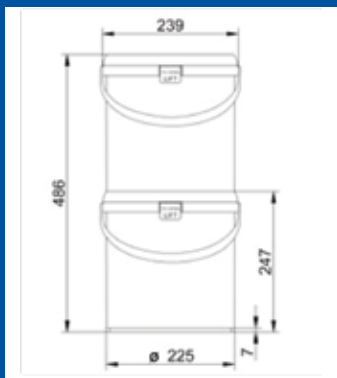

TECHNICAL SPECIFICATIONS

8L EZY Can Stack

4 Litre Pail	BASE	LID
Overall Dimension (mm)	207 (H) x 173 (W)	16 (H) x 183 (W)
Nested Height (mm)	204.5	7.5
Weight (grams)	192 (Excl. Handle)	43
Material	Polypropylene	Polypropylene
Decoration (mm)	Offset Printing max. 190 (H) Labels - max. 203 (H)	Inmould label max. 190 Embossing max. 190

8 Litre Pail	BASE	LID
Overall Dimension (mm)	245 (H) x 239 (W)	19.5 (H) x 237.5 (W)
Nested Height (mm)	N/A	11
Weight (grams)	346 (Incl. Handle)	90
Material	Polypropylene	Polypropylene
Decoration (mm)	Offset Printing max. 190 (H) Labels - max. 203 (H)	Inmould label max. 190 Embossing max. 190

Features include manufacture under clean-room conditions, large surface area for customer branding, embossing or inmould label options for the lid and a comfortable ergonomically designed plastic handle.

Consult your Viscount Plastics representative where weights, volumes and dimensions are critical, as those shown should be treated as indicative only. (Viscount Plastics reserve the right to alter products at its discretion).