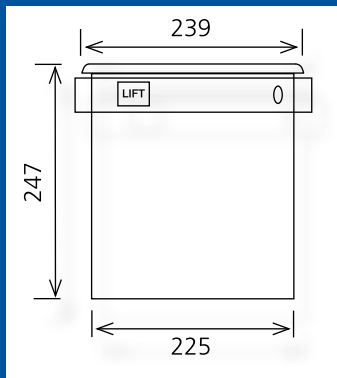

TECHNICAL SPECIFICATIONS

8L EZY Can Stack

4 Litre Pail	BASE	LID
Overall Dimension (mm)	207 (H) x 173 (W)	16 (H) x 183 (W)
Nested Height (mm)	204.5	7.5
Weight (grams)	192 (Excl. Handle)	43
Material	Polypropylene	Polypropylene
Decoration (mm)	Offset Printing max. 190 (H) Labels - max. 203 (H)	Inmould label max. 190 Embossing max. 190

8 Litre Pail	BASE	LID
Overall Dimension (mm)	245 (H) x 239 (W)	19.5 (H) x 237.5 (W)
Nested Height (mm)	N/A	11
Weight (grams)	346 (Incl. Handle)	90
Material	Polypropylene	Polypropylene
Decoration (mm)	Offset Printing max. 190 (H) Labels - max. 203 (H)	Inmould label max. 190 Embossing max. 190

Features include manufacture under clean-room conditions, large surface area for customer branding, embossing or inmould label options for the lid and a comfortable ergonomically designed plastic handle.

Consult your Viscount Plastics representative where weights, volumes and dimensions are critical, as those shown should be treated as indicative only. (Viscount Plastics reserve the right to alter products at its discretion).