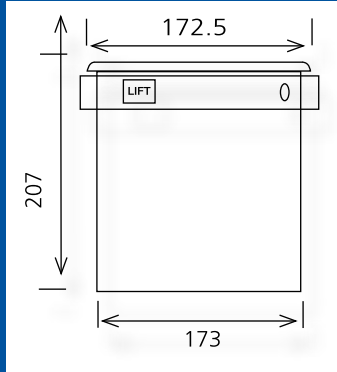

TECHNICAL SPECIFICATIONS

8L EZY Can Stack

4 Litre Pail	BASE	LID
Overall Dimension (mm)	207 (H) x 173 (W)	16 (H) x 183 (W)
Nested Height (mm)	204.5	7.5
Weight (grams)	192 (Excl. Handle)	43
Material	Polypropylene	Polypropylene
Decoration (mm)	Offset Printing max. 190 (H) Labels - max. 203 (H)	Inmould label max. 190 Embossing max. 190

8 Litre Pail	BASE	LID
Overall Dimension (mm)	245 (H) x 239 (W)	19.5 (H) x 237.5 (W)
Nested Height (mm)	N/A	11
Weight (grams)	346 (Incl. Handle)	90
Material	Polypropylene	Polypropylene
Decoration (mm)	Offset Printing max. 190 (H) Labels - max. 203 (H)	Inmould label max. 190 Embossing max. 190

Features include manufacture under clean-room conditions, large surface area for customer branding, embossing or inmould label options for the lid and a comfortable ergonomically designed plastic handle.

Consult your Viscount Plastics representative where weights, volumes and dimensions are critical, as those shown should be treated as indicative only. (Viscount Plastics reserve the right to alter products at its discretion).